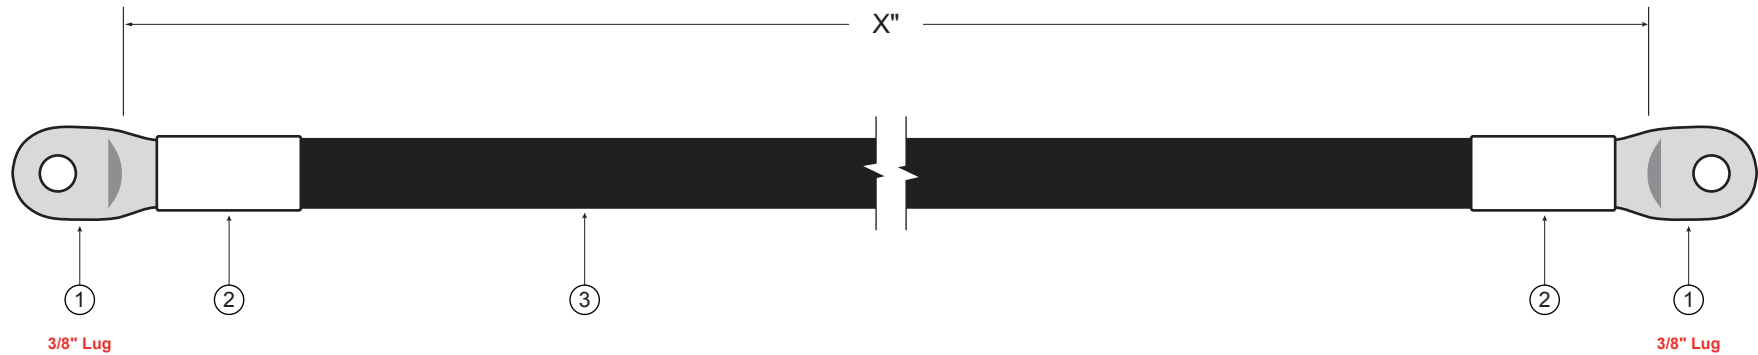

THHW

Negative Cable – 4/0 AWG

3/8" Compression Lug to 3/8" Compression Lug

CABLE PARTS

ITEM	DESCRIPTION	PART NUMBER	QTY
1	4/0 Ga Plated Eyelet Lug, 3/8" Stud	BCL-4038-PL	2
2	1.0" x 1.5" Heavy Duty Heat Shrink, White	HSWHTHD-1	2
3	4/0 AWG THHW/TEW/CT, Black	THHW-4/0BLK	X"

PART NUMBER	LENGTH (X)
WS-4/0-12N	12"
WS-4/0-18N	18"
WS-4/0-60N	60"
WS-4/0-96N </td <td>96"</td>	96"
WS-4/0-120N	120"

POLAR WIRE PRODUCTS, INC.

7941 Brayton Drive, Anchorage, Alaska 99507
(907) 561-5955 • Outside Alaska: (888) 245-WIRE (9473)
www.polarwire.com