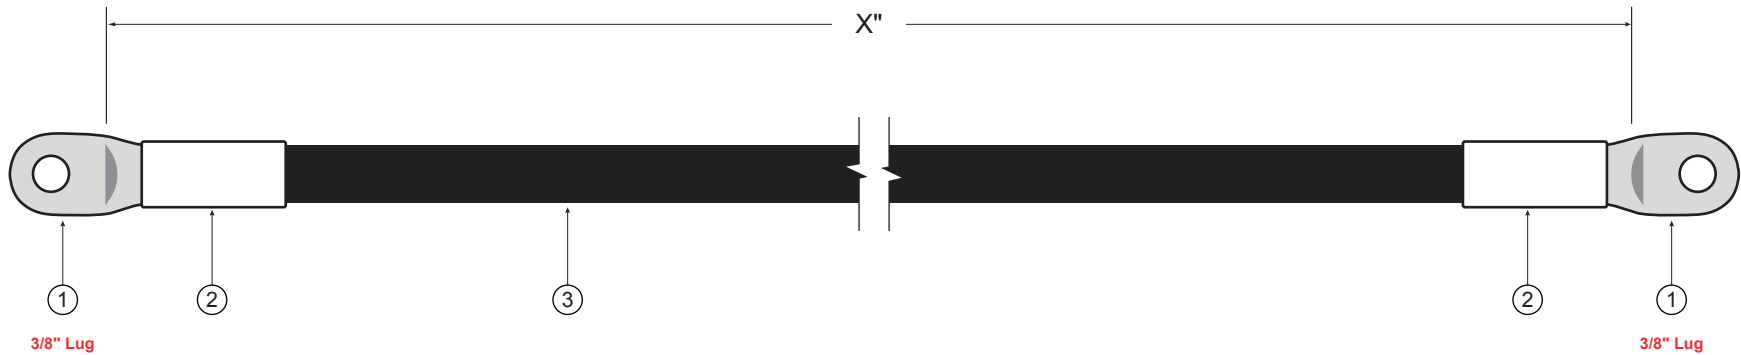

THHW

Negative Cable – 2/0 AWG

3/8" Compression Lug to 3/8" Compression Lug

CABLE PARTS

ITEM	DESCRIPTION	PART NUMBER	QTY
1	2/0 Ga Plated Eyelet Lug, 3/8" Stud	BCL-2038-PL	2
2	1.0" x 1.5" Heavy Duty Heat Shrink, White	HSWHTHD-1	2
3	2/0 AWG THHW/TEW/CT, Black	THHW-2/0BLK	X"

PART NUMBER	LENGTH (X)
WS-2/0-12N	12"
WS-2/0-18N	18"
WS-2/0-60N	60"
WS-2/0-120N	120"

POLAR WIRE PRODUCTS, INC.

7941 Brayton Drive, Anchorage, Alaska 99507
(907) 561-5955 • Outside Alaska: (888) 245-WIRE (9473)
www.polarwire.com